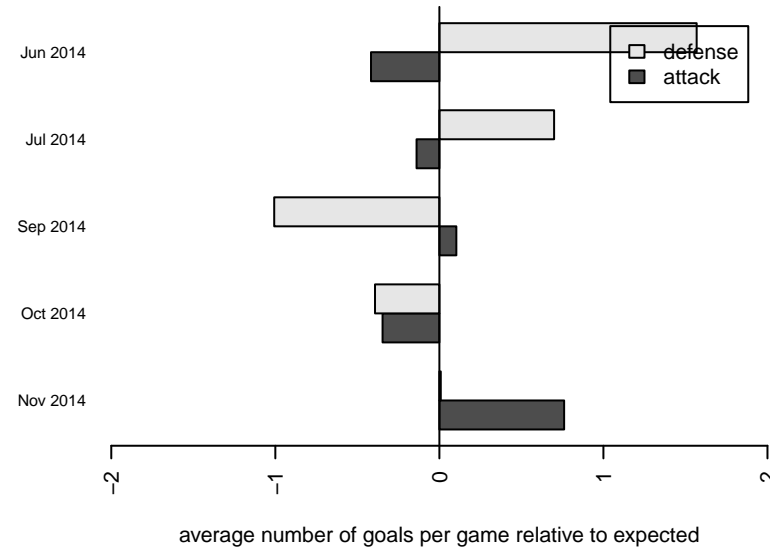

Performance relative to 13 month average