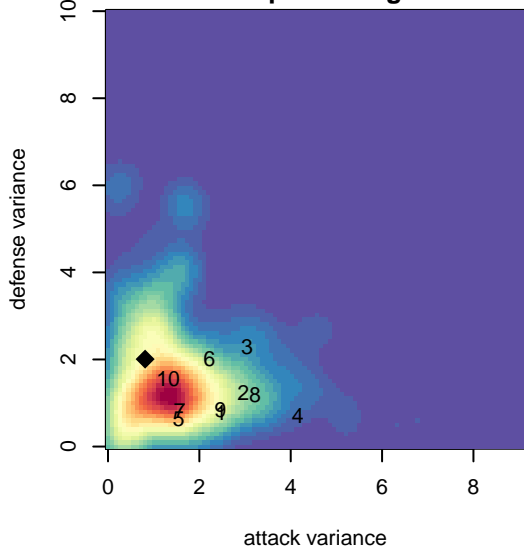

Slammers White B99

Rainier Valley Slammers
 Auburn, WA
 B99 total strength=1027
 attack=3.65 defense=1.32
 fall league = RCL B99 Div 4

alt names used:
 RVS B99 White
 RVS Slammers B99 White
 RVS B99 White
 RVS Slammers B99 White

Venues played:
 2014 RVS Classic BU15
 2014 Crossfire Select Cup BU15 Silver
 2014 Puyallup Valley Kick-off U15-16
 2014 RCL B99 Div 4
 2014 WYS Presidents Cup B99 Division 2

Slammers White B99
 Dots are actual minus expected GF (blue circles) and GA (red triangles).
 Blue line is smoothed change in attack strength. Red is smoothed change in defense strength.

**attack and defense variance (black dot)
relative to other teams
and top 10 in region**

**attack and defense rating
relative to others at age
and all opponents in last 13 months**

Performance relative to 13 month average