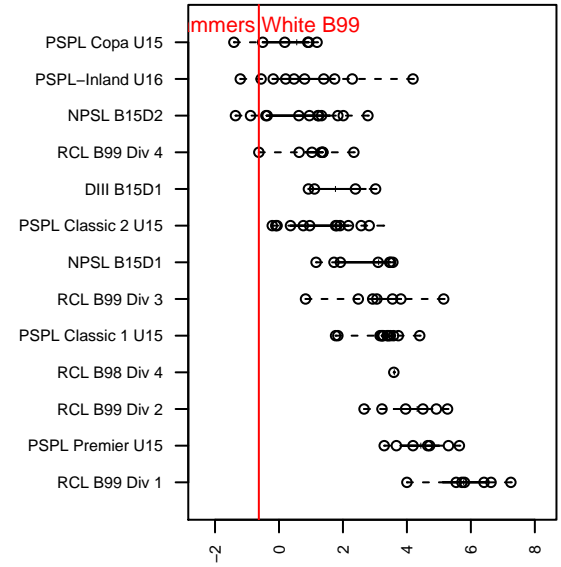

Slammers White B99

Rainier Valley Slammers
 Auburn, WA
 B99 total strength=1027
 attack=3.65 defense=1.32
 fall league = RCL B99 Div 4

alt names used:
 RVS B99 White
 RVS Slammers B99 White
 RVS B99 White
 RVS Slammers B99 White

Venues played:
 2014 RVS Classic BU15
 2014 Crossfire Select Cup BU15 Silver
 2014 Puyallup Valley Kick-off U15-16
 2014 RCL B99 Div 4
 2014 WYS Presidents Cup B99 Division 2

Slammers White B99
 Dots are actual minus expected GF (blue circles) and GA (red triangles).
 Blue line is smoothed change in attack strength. Red is smoothed change in defense strength.

**attack and defense variance (black dot)
relative to other teams
and top 10 in region**

**attack and defense rating
relative to others at age
and all opponents in last 13 months**

Performance relative to 13 month average