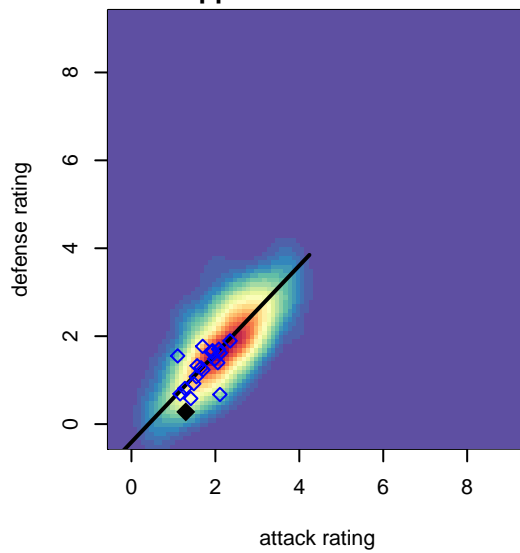

Slammers White B99

Rainier Valley Slammers
 Auburn, WA
 B99 total strength=1027
 attack=3.65 defense=1.32
 fall league = RCL B99 Div 4

alt names used:
 RVS B99 White
 RVS Slammers B99 White
 RVS B99 White
 RVS Slammers B99 White

Venues played:
 2014 RVS Classic BU15
 2014 Crossfire Select Cup BU15 Silver
 2014 Puyallup Valley Kick-off U15-16
 2014 RCL B99 Div 4
 2014 WYS Presidents Cup B99 Division 2

Slammers White B99
 Dots are actual minus expected GF (blue circles) and GA (red triangles).
 Blue line is smoothed change in attack strength. Red is smoothed change in defense strength.

**attack and defense variance (black dot)
relative to other teams
and top 10 in region**

**attack and defense rating
relative to others at age
and all opponents in last 13 months**

Performance relative to 13 month average