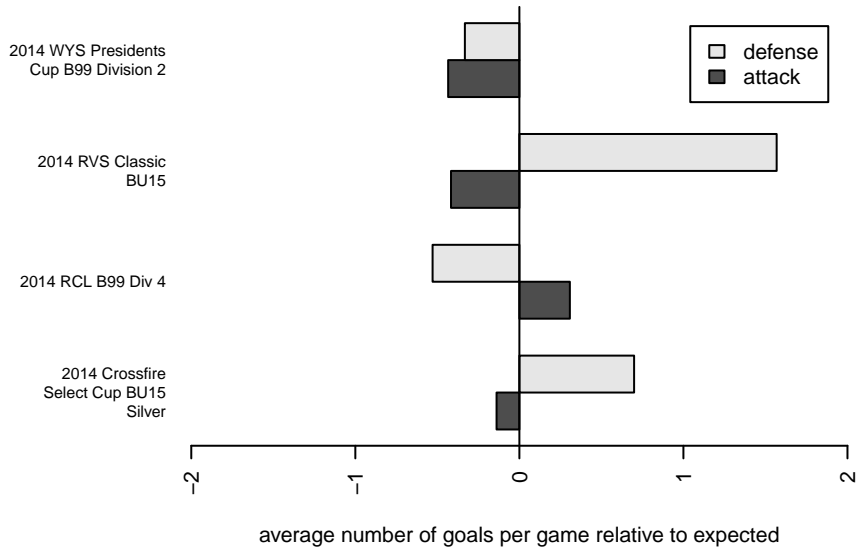

Slammers White B99

Rainier Valley Slammers
 Auburn, WA
 B99 total strength=1027
 attack=3.65 defense=1.32
 fall league = RCL B99 Div 4

alt names used:
 RVS B99 White
 RVS Slammers B99 White
 RVS B99 White
 RVS Slammers B99 White

Venues played:
 2014 RVS Classic BU15
 2014 Crossfire Select Cup BU15 Silver
 2014 Puyallup Valley Kick-off U15-16
 2014 RCL B99 Div 4
 2014 WYS Presidents Cup B99 Division 2

Slammers White B99
 Dots are actual minus expected GF (blue circles) and GA (red triangles).
 Blue line is smoothed change in attack strength. Red is smoothed change in defense strength.

**attack and defense variance (black dot)
relative to other teams
and top 10 in region**

**attack and defense rating
relative to others at age
and all opponents in last 13 months**

Performance relative to 13 month average