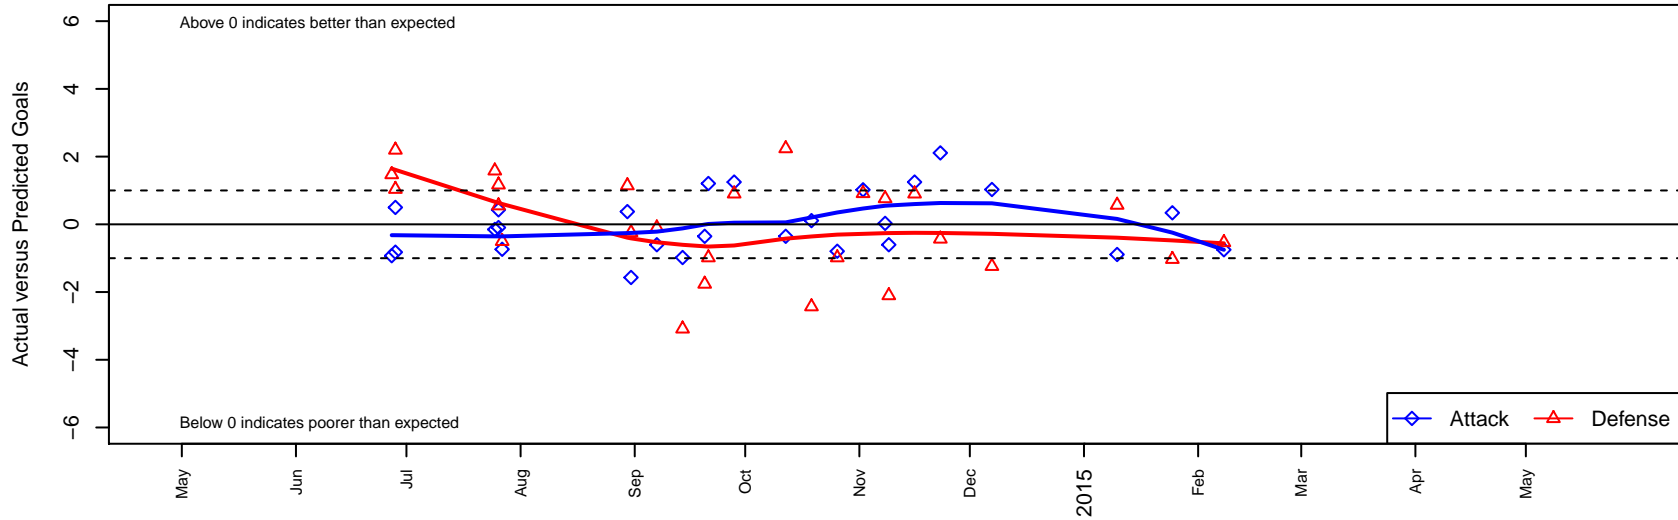

Slammers White B99

Rainier Valley Slammers
 Auburn, WA
 B99 total strength=1027
 attack=3.65 defense=1.32
 fall league = RCL B99 Div 4

alt names used:
 RVS B99 White
 RVS Slammers B99 White
 RVS B99 White
 RVS Slammers B99 White

Venues played:
 2014 RVS Classic BU15
 2014 Crossfire Select Cup BU15 Silver
 2014 Puyallup Valley Kick-off U15-16
 2014 RCL B99 Div 4
 2014 WYS Presidents Cup B99 Division 2

Slammers White B99
 Dots are actual minus expected GF (blue circles) and GA (red triangles).
 Blue line is smoothed change in attack strength. Red is smoothed change in defense strength.

**attack and defense variance (black dot)
relative to other teams
and top 10 in region**

**attack and defense rating
relative to others at age
and all opponents in last 13 months**

Performance relative to 13 month average